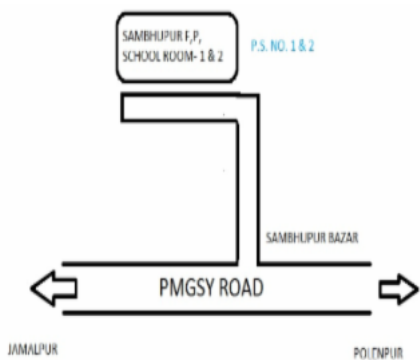

Nazri Naksha

Google Map View

Polling Station Building Front View

Polling Station Front View

Cad View

Key MAP View