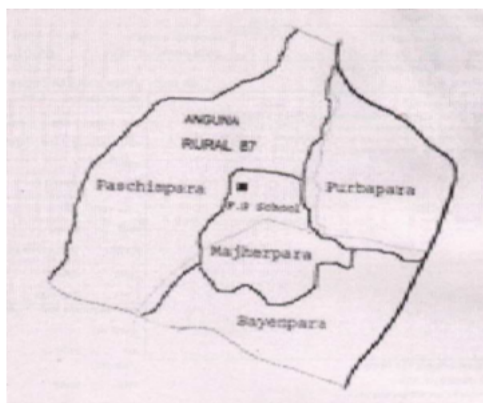

Nazri Naksha

Google Map View

Polling Station Building Front View

Polling Station Front View

Cad View

Key MAP View