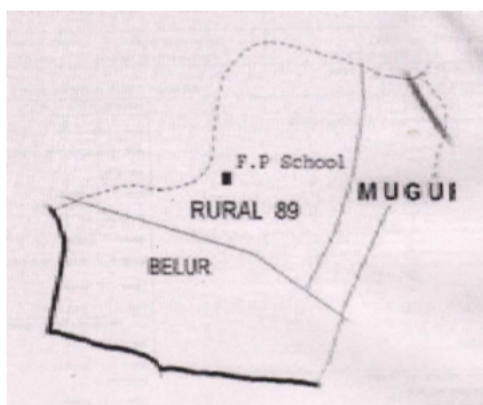

Nazri Naksha

Google Map View

Polling Station Building Front View

Polling Station Front View

Cad View

Key MAP View