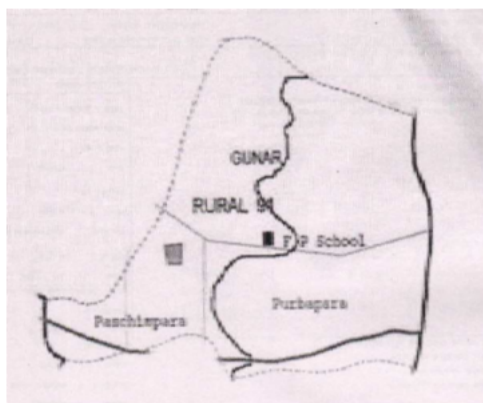

Nazri Naksha

Google Map View

Polling Station Building Front View

Polling Station Front View

Cad View

Key MAP View