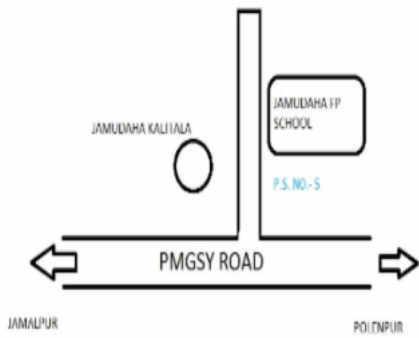

Nazri Naksha

Google Map View

Polling Station Building Front View

Polling Station Front View

Cad View

Key MAP View