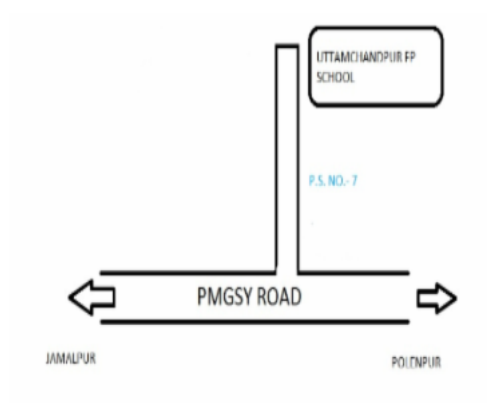

Nazri Naksha

Google Map View

Polling Station Building Front View

Polling Station Front View

Cad View

Key MAP View