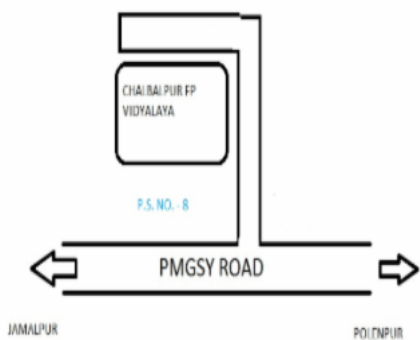

Nazri Naksha

Google Map View

Polling Station Building Front View

Polling Station Front View

Cad View

Key MAP View