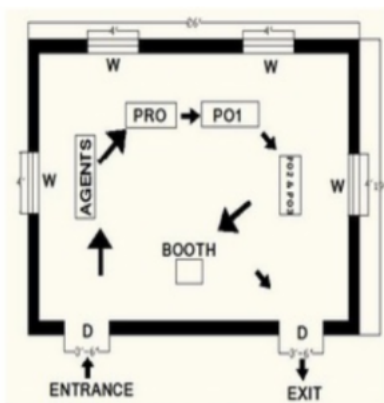

Nazri Naksha

Google Map View

Polling Station Building Front View

Polling Station Front View

Cad View

Key MAP View