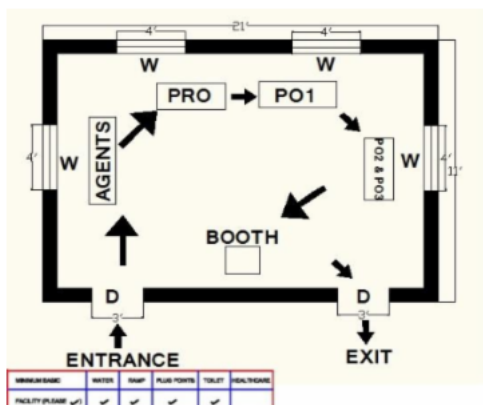

Nazri Naksha

Google Map View

Polling Station Building Front View

Polling Station Front View

Cad View

Key MAP View