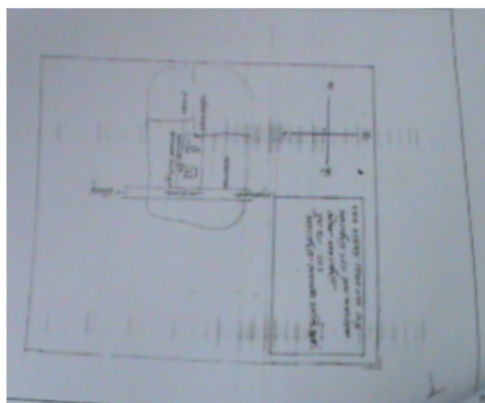

Polling Station Building Front View

Nazri Naksha