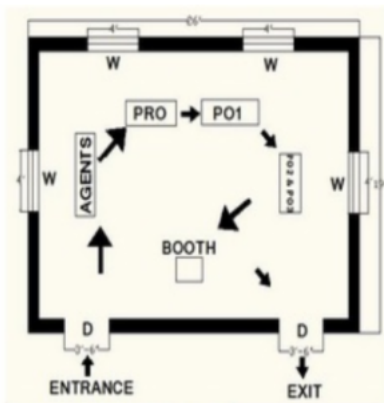

Nazri Naksha

Google Map View

Polling Station Building Front View

Polling Station Front View

Cad View

Key MAP View