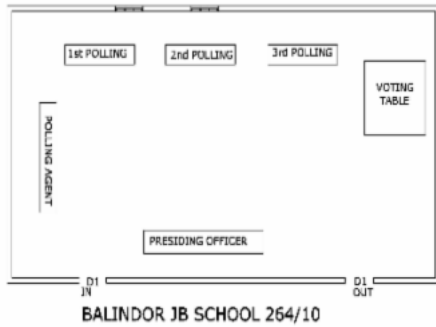

Nazri Naksha

Google Map View

Polling Station Building Front View

Polling Station Front View

Cad View

Key MAP View