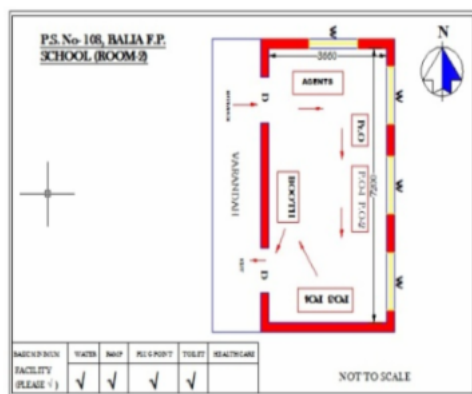

Nazri Naksha

Google Map View

Polling Station Building Front View

Polling Station Front View

Cad View

Key MAP View