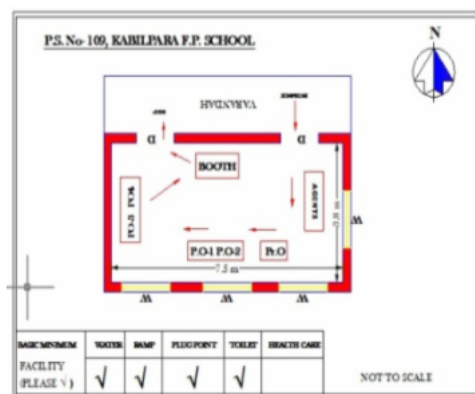

Nazri Naksha

Google Map View

Polling Station Building Front View

Polling Station Front View

Cad View

Key MAP View