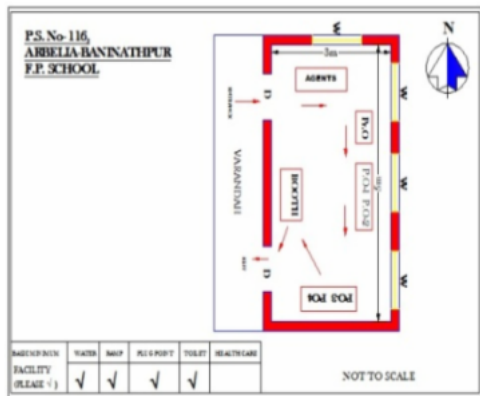

Nazri Naksha

Google Map View

Polling Station Building Front View

Polling Station Front View

Cad View

Key MAP View