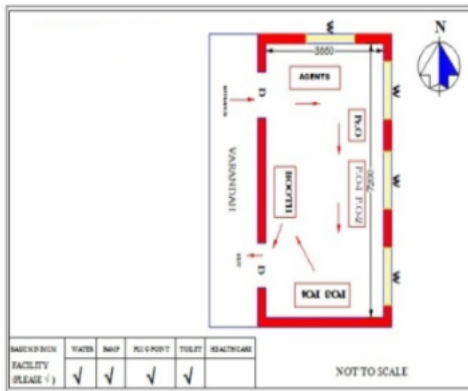

Nazri Naksha

Google Map View

Polling Station Building Front View

Polling Station Front View

Cad View

Key MAP View