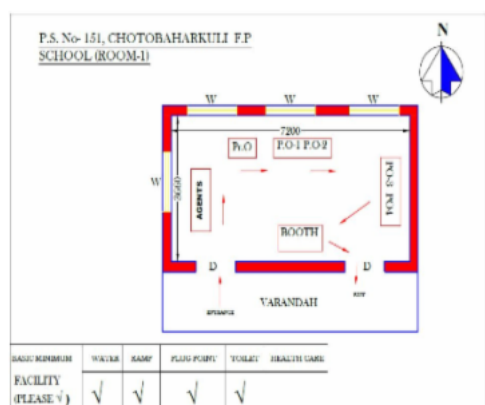

Nazri Naksha

Google Map View

Polling Station Building Front View

Polling Station Front View

Cad View

Key MAP View