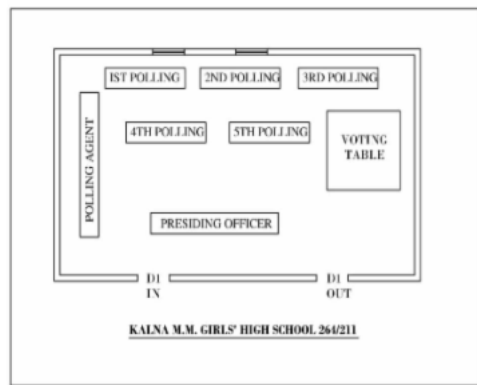

Nazri Naksha

Google Map View

Polling Station Building Front View

Polling Station Front View

Cad View

Key MAP View