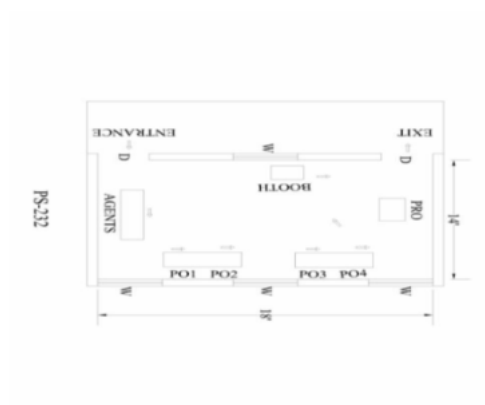

Nazri Naksha

Google Map View

Polling Station Building Front View

Polling Station Front View

Cad View

Key MAP View