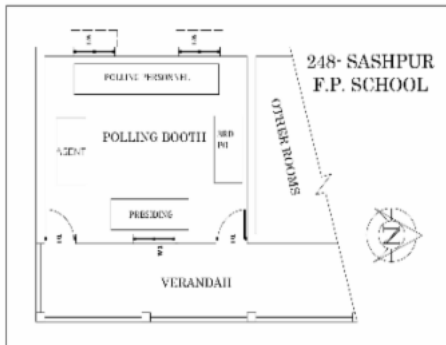

Nazri Naksha

Google Map View

Polling Station Building Front View

Polling Station Front View

Cad View

Key MAP View