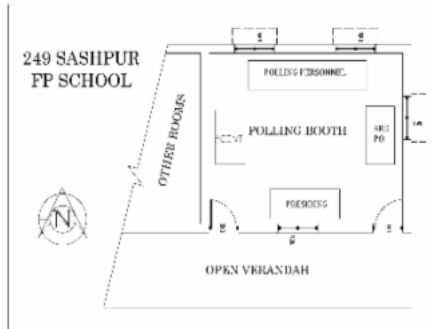

Nazri Naksha

Google Map View

Polling Station Building Front View

Polling Station Front View

Cad View

Key MAP View