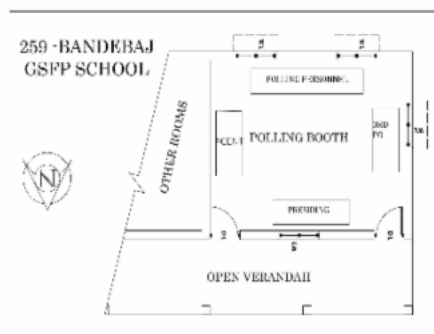

Nazri Naksha

Google Map View

Polling Station Building Front View

Polling Station Front View

Cad View

Key MAP View