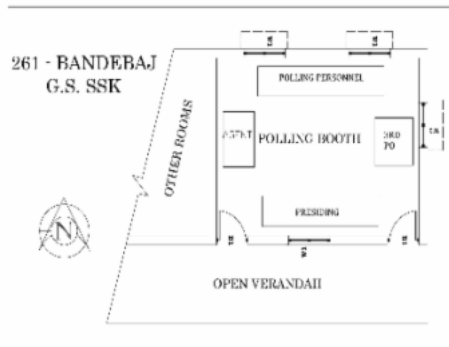

Nazri Naksha

Google Map View

Polling Station Building Front View

Polling Station Front View

Cad View

Key MAP View