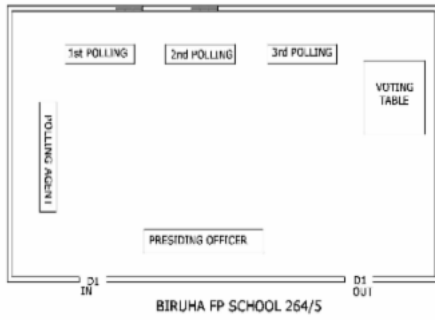

Nazri Naksha

Google Map View

Polling Station Building Front View

Polling Station Front View

Cad View

Key MAP View