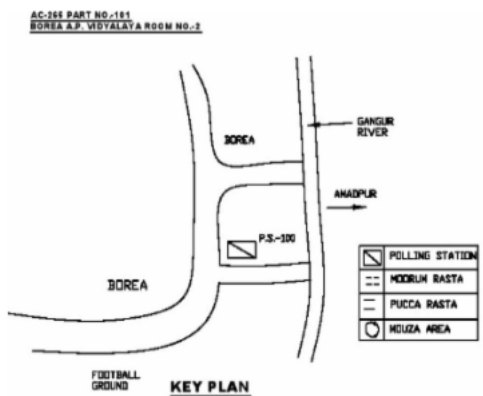

Nazri Naksha

Google Map View

Polling Station Building Front View

Polling Station Front View

Cad View

Key MAP View