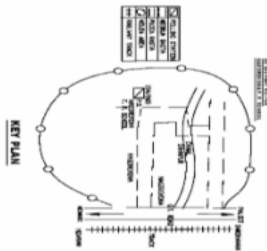

Nazri Naksha

Google Map View

Polling Station Building Front View

Polling Station Front View

Cad View

Key MAP View