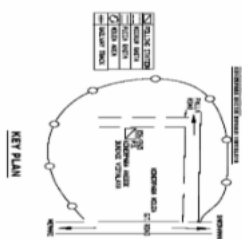

Nazri Naksha

Google Map View

Polling Station Building Front View

Polling Station Front View

Cad View

Key MAP View