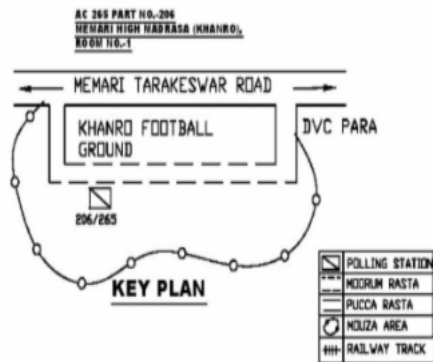

Nazri Naksha

Google Map View

Polling Station Building Front View

Polling Station Front View

Cad View

Key MAP View