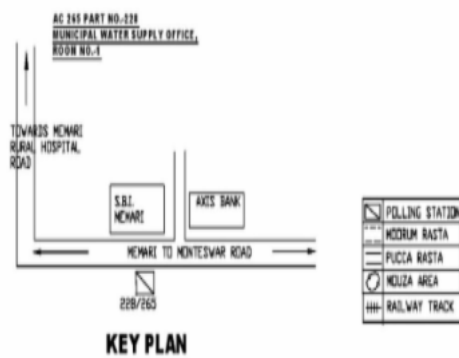

Nazri Naksha

Google Map View

Polling Station Building Front View

Polling Station Front View

Cad View

Key MAP View