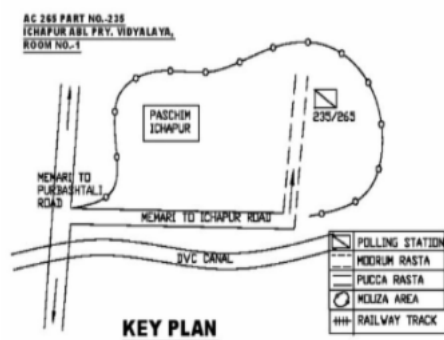

Nazri Naksha

Google Map View

Polling Station Building Front View

Polling Station Front View

Cad View

Key MAP View