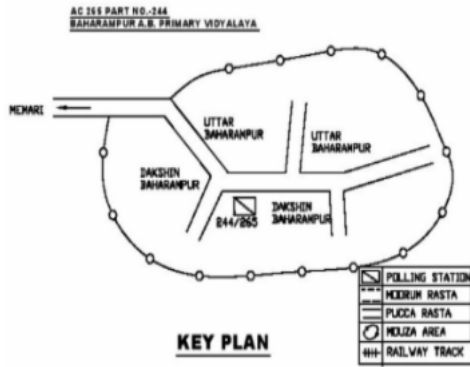

Polling Station Front View

Cad View