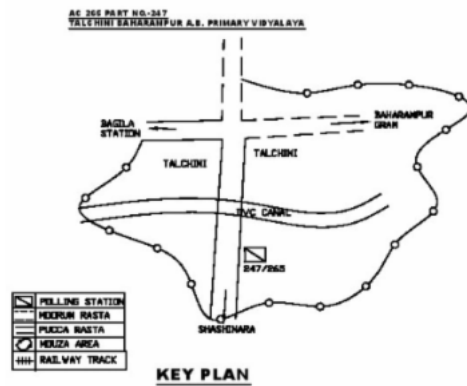

Nazri Naksha

Google Map View

Polling Station Building Front View

Polling Station Front View

Cad View

Key MAP View