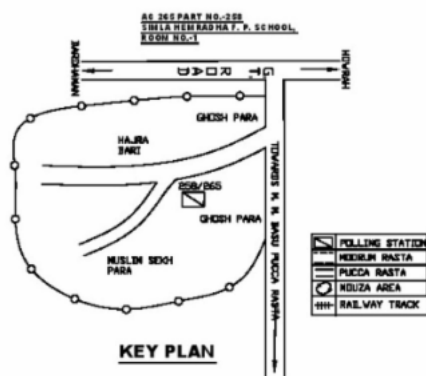

Nazri Naksha

Google Map View