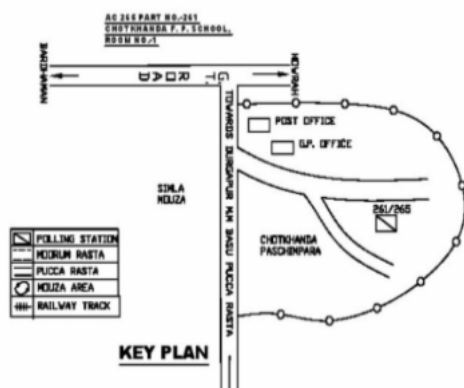

Nazri Naksha

Google Map View

Polling Station Building Front View

Polling Station Front View

Cad View

Key MAP View