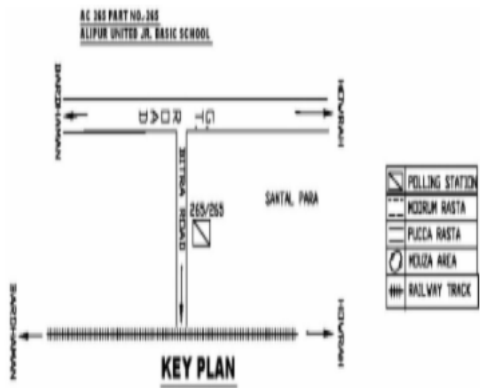

Nazri Naksha

Google Map View

Polling Station Building Front View

Polling Station Front View

Cad View

Key MAP View