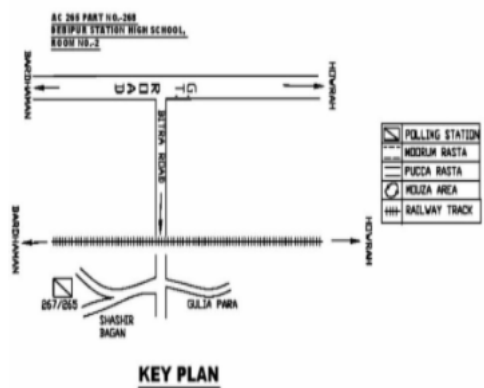

Nazri Naksha

Google Map View

Polling Station Building Front View

Polling Station Front View

Cad View

Key MAP View