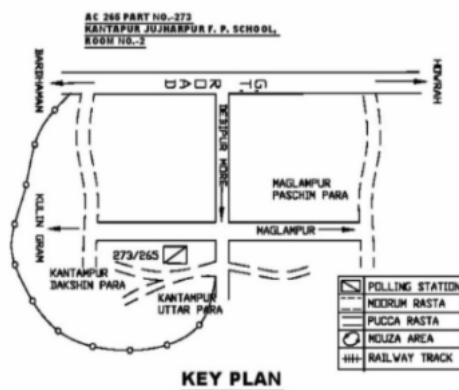

Nazri Naksha

Google Map View

Polling Station Building Front View

Polling Station Front View

Cad View

Key MAP View