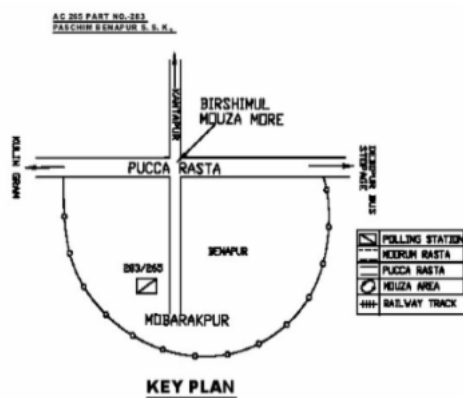

Nazri Naksha

Google Map View

Polling Station Building Front View

Polling Station Front View

Cad View

Key MAP View