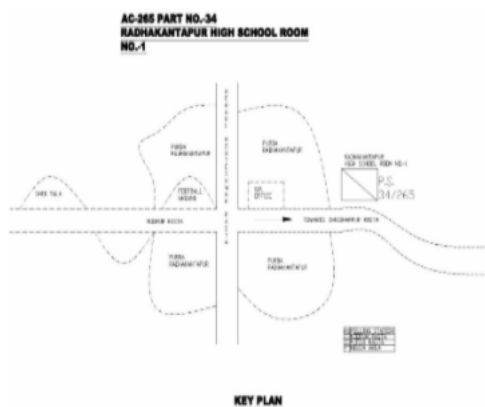

Nazri Naksha

Google Map View

Polling Station Building Front View

Polling Station Front View

Cad View

Key MAP View