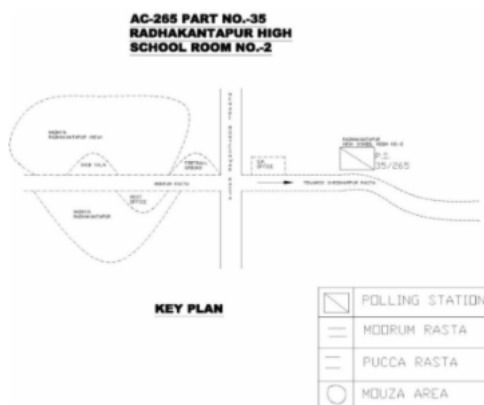

Nazri Naksha

Google Map View

Polling Station Building Front View

Polling Station Front View

Cad View

Key MAP View