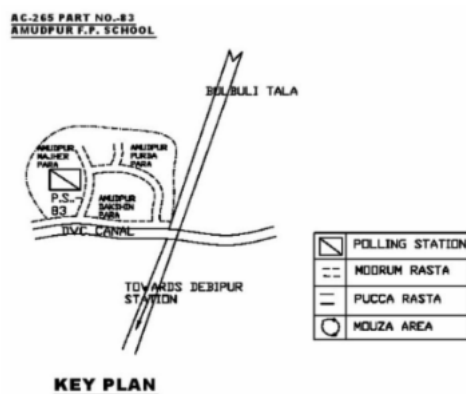

Nazri Naksha

Google Map View

Polling Station Building Front View

Polling Station Front View

Cad View

Key MAP View