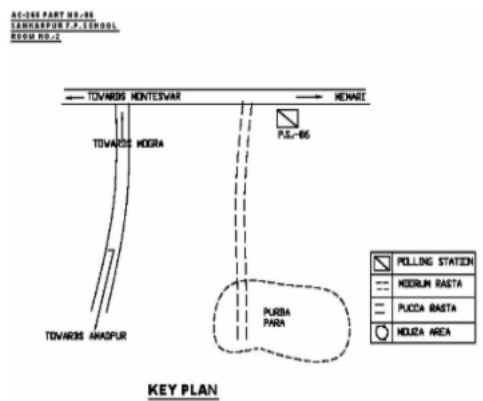

Nazri Naksha

Google Map View

Polling Station Building Front View

Polling Station Front View

Cad View

Key MAP View