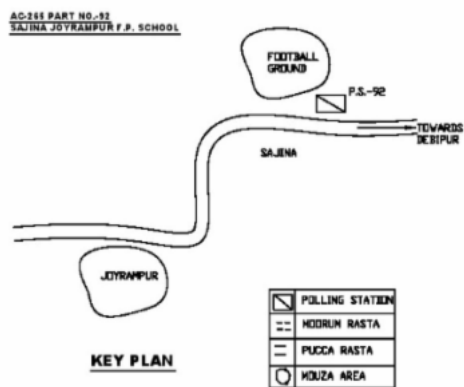

Nazri Naksha

Google Map View

Polling Station Building Front View

Polling Station Front View

Cad View

Key MAP View