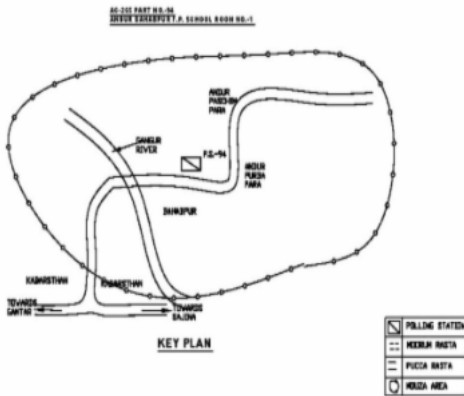

Nazri Naksha

Google Map View

Polling Station Building Front View

Polling Station Front View

Cad View

Key MAP View