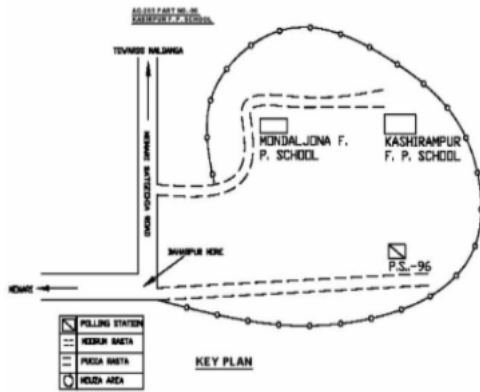

Nazri Naksha

Google Map View

Polling Station Building Front View

Polling Station Front View

Cad View

Key MAP View