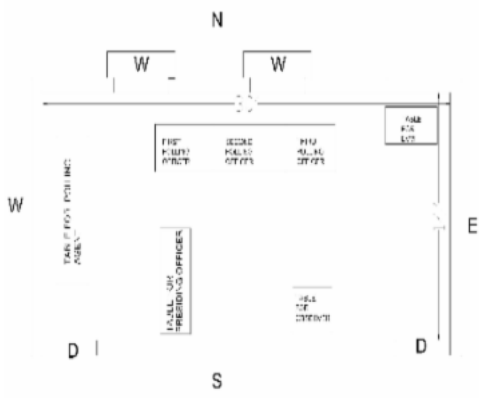

Nazri Naksha

Google Map View

Polling Station Building Front View

Polling Station Front View

Cad View

Key MAP View