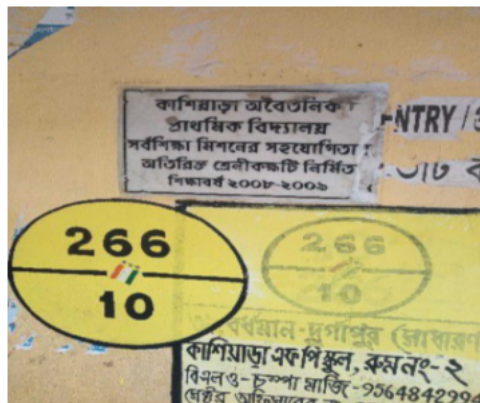

Polling Station Front View