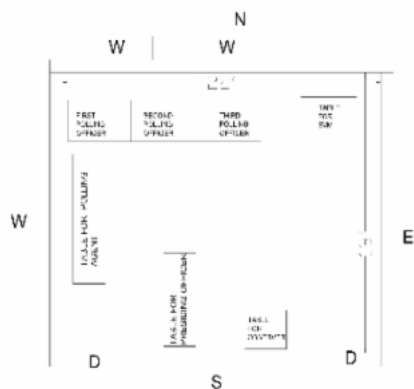

Nazri Naksha

Google Map View

Polling Station Building Front View

Polling Station Front View

Cad View

Key MAP View