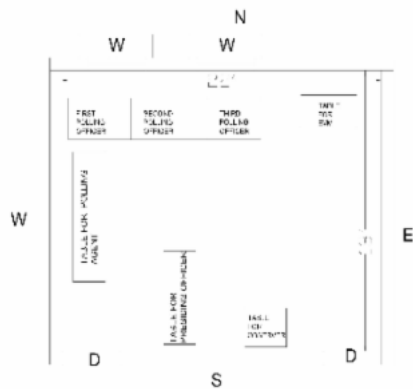

Nazri Naksha

Google Map View

Polling Station Building Front View

Polling Station Front View

Cad View

Key MAP View