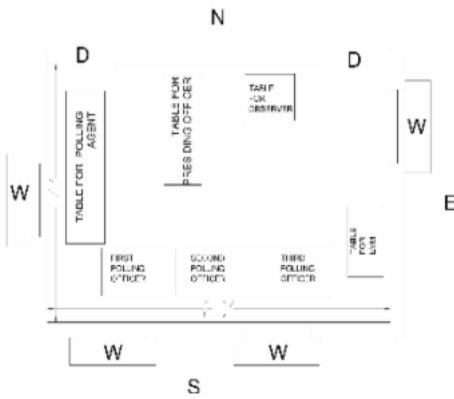

Nazri Naksha

Google Map View

Polling Station Building Front View

Polling Station Front View

Cad View

Key MAP View